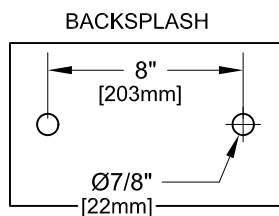

8" C/C BACKSPLASH FAUCET W/ LEVER HANDLES

8" C/C BACKSPLASH FAUCET W/ WRIST HANDLES

8" C/C BACKSPLASH FAUCET

ROUGH-IN:

PRODUCT NAME: STAINLESS STEEL  
8" C/C BACKSPLASH FAUCET WITH  
EZ INSTALL ADAPTERS

MODEL:

- 61204 W/ 6" SWING SPOUT W/ LEVER HANDLES
- 61077 W/ 8" SWING SPOUT W/ LEVER HANDLES
- 60933 W/ 10" SWING SPOUT W/ LEVER HANDLES
- 60801 W/ 12" SWING SPOUT W/ LEVER HANDLES
- 60674 W/ 14" SWING SPOUT W/ LEVER HANDLES
- 60542 W/ 16" SWING SPOUT W/ LEVER HANDLES
- 61212 W/ 6" SWING SPOUT W/ WRIST HANDLES
- 61085 W/ 8" SWING SPOUT W/ WRIST HANDLES
- 60941 W/ 10" SWING SPOUT W/ WRIST HANDLES
- 60828 W/ 12" SWING SPOUT W/ WRIST HANDLES
- 60682 W/ 14" SWING SPOUT W/ WRIST HANDLES
- 60550 W/ 16" SWING SPOUT W/ WRIST HANDLES

FEATURES

CONTROL VALVE

- \* 8" C/C BACKSPLASH MOUNT
- \* CONCENTRICS
- \* STAINLESS STEEL CONSTRUCTION
- \* SWIVELLING SEAT DISKS
- \* HOT SIDE STEM - RIGHT HAND
- \* COLD SIDE STEM - LEFT HAND
- \* LEVER HANDLES OR WRIST HANDLES
- \* EZ INSTALL ADAPTERS - T&S, CHI, KROWNE
- \* SWING SPOUT

SYSTEM LIMITS

- \* TEMP: 40°F MIN. TO 140°F MAX.

SHIPPING WEIGHT

- \* 5.0 LBS

\* NSF 61-9 APPROVED & LISTED

[www.truesdail.com](http://www.truesdail.com)

MODELS	DIM "A"	DIM "B"	DIM "C"
61204 61212	2-1/4" [57mm]	5-7/8" [149mm]	6" [152mm]
61077 61085	2-1/2" [64mm]	6-3/8" [162mm]	8" [204mm]
60933 60941	3-1/8" [79mm]	6-7/8" [175mm]	10" [254mm]
60801 60828	3-3/4" [95mm]	7-3/8" [187mm]	12" [305mm]
60674 60682	4-3/8" [111mm]	8-1/4" [210mm]	14" [356mm]
60542 60550	5" [127mm]	8-7/8" [225mm]	16" [406mm]