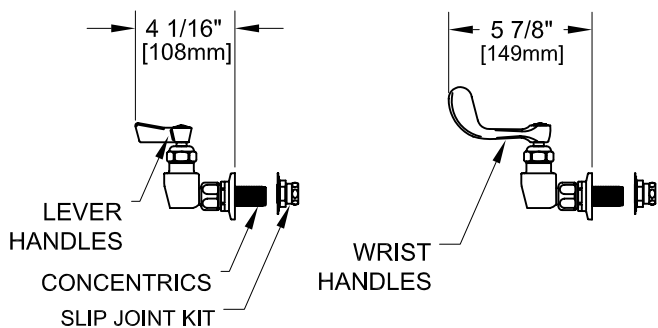

8" C/C BACKSPLASH FAUCET W/ LEVER HANDLES

8" C/C BACKSPLASH FAUCET W/ WRIST HANDLES

8" C/C BACKSPLASH FAUCET

ROUGH-IN:

PRODUCT NAME: STAINLESS STEEL  
8" C/C BACKSPLASH FAUCET WITH  
EZ INSTALL ADAPTERS

MODEL:

- 61204 W/ 6" SWING SPOUT W/ LEVER HANDLES
- 61077 W/ 8" SWING SPOUT W/ LEVER HANDLES
- 60933 W/ 10" SWING SPOUT W/ LEVER HANDLES
- 60801 W/ 12" SWING SPOUT W/ LEVER HANDLES
- 60674 W/ 14" SWING SPOUT W/ LEVER HANDLES
- 60542 W/ 16" SWING SPOUT W/ LEVER HANDLES
- 61212 W/ 6" SWING SPOUT W/ WRIST HANDLES
- 61085 W/ 8" SWING SPOUT W/ WRIST HANDLES
- 60941 W/ 10" SWING SPOUT W/ WRIST HANDLES
- 60828 W/ 12" SWING SPOUT W/ WRIST HANDLES
- 60682 W/ 14" SWING SPOUT W/ WRIST HANDLES
- 60550 W/ 16" SWING SPOUT W/ WRIST HANDLES

FEATURES

CONTROL VALVE

- \* 8" C/C BACKSPLASH MOUNT
- \* CONCENTRICS
- \* STAINLESS STEEL CONSTRUCTION
- \* SWIVELLING SEAT DISKS
- \* HOT SIDE STEM - RIGHT HAND
- \* COLD SIDE STEM - LEFT HAND
- \* LEVER HANDLES OR WRIST HANDLES
- \* EZ INSTALL ADAPTERS - T&S, CHI, KROWNE
- \* SWING SPOUT

SYSTEM LIMITS

- \* TEMP: 40°F MIN. TO 140°F MAX.

SHIPPING WEIGHT

- \* 5.0 LBS

\* NSF 61-9 APPROVED & LISTED

[www.truesdail.com](http://www.truesdail.com)

MODELS	DIM "A"	DIM "B"	DIM "C"
61204 61212	2-1/4" [57mm]	5-7/8" [149mm]	6" [152mm]
61077 61085	2-1/2" [64mm]	6-3/8" [162mm]	8" [204mm]
60933 60941	3-1/8" [79mm]	6-7/8" [175mm]	10" [254mm]
60801 60828	3-3/4" [95mm]	7-3/8" [187mm]	12" [305mm]
60674 60682	4-3/8" [111mm]	8-1/4" [210mm]	14" [356mm]
60542 60550	5" [127mm]	8-7/8" [225mm]	16" [406mm]