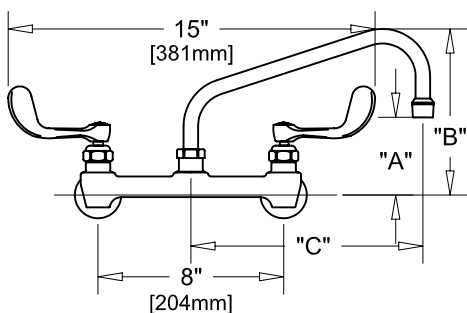

8" C/C BACKSPLASH FAUCET W/ LEVER HANDLES

8" C/C BACKSPLASH FAUCET W/ WRIST HANDLES

8" C/C BACKSPLASH FAUCET

ROUGH-IN:

PRODUCT NAME: STAINLESS STEEL  
8" C/C BACKSPLASH FAUCET WITH  
EZ INSTALL ADAPTERS

MODEL:

- 61204 W/ 6" SWING SPOUT W/ LEVER HANDLES
- 61077 W/ 8" SWING SPOUT W/ LEVER HANDLES
- 60933 W/ 10" SWING SPOUT W/ LEVER HANDLES
- 60801 W/ 12" SWING SPOUT W/ LEVER HANDLES
- 60674 W/ 14" SWING SPOUT W/ LEVER HANDLES
- 60542 W/ 16" SWING SPOUT W/ LEVER HANDLES
- 61212 W/ 6" SWING SPOUT W/ WRIST HANDLES
- 61085 W/ 8" SWING SPOUT W/ WRIST HANDLES
- 60941 W/ 10" SWING SPOUT W/ WRIST HANDLES
- 60828 W/ 12" SWING SPOUT W/ WRIST HANDLES
- 60682 W/ 14" SWING SPOUT W/ WRIST HANDLES
- 60550 W/ 16" SWING SPOUT W/ WRIST HANDLES

FEATURES

CONTROL VALVE

- \* 8" C/C BACKSPLASH MOUNT
- \* CONCENTRICS
- \* STAINLESS STEEL CONSTRUCTION
- \* SWIVELLING SEAT DISKS
- \* HOT SIDE STEM - RIGHT HAND
- \* COLD SIDE STEM - LEFT HAND
- \* LEVER HANDLES OR WRIST HANDLES
- \* EZ INSTALL ADAPTERS - T&S, CHI, KROWNE
- \* SWING SPOUT

SYSTEM LIMITS

- \* TEMP: 40°F MIN. TO 140°F MAX.

SHIPPING WEIGHT

- \* 5.0 LBS

\* NSF 61-9 APPROVED & LISTED

[www.truesdail.com](http://www.truesdail.com)

MODELS	DIM "A"	DIM "B"	DIM "C"
61204 61212	2-1/4" [57mm]	5-7/8" [149mm]	6" [152mm]
61077 61085	2-1/2" [64mm]	6-3/8" [162mm]	8" [204mm]
60933 60941	3-1/8" [79mm]	6-7/8" [175mm]	10" [254mm]
60801 60828	3-3/4" [95mm]	7-3/8" [187mm]	12" [305mm]
60674 60682	4-3/8" [111mm]	8-1/4" [210mm]	14" [356mm]
60542 60550	5" [127mm]	8-7/8" [225mm]	16" [406mm]