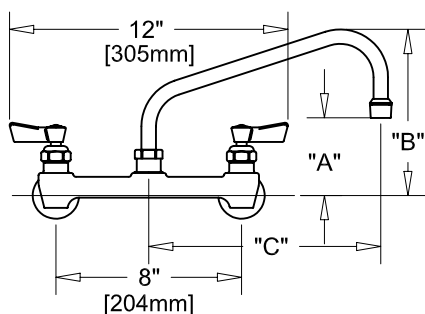

8" C/C BACKSPLASH FAUCET W/ LEVER HANDLES

8" C/C BACKSPLASH FAUCET W/ WRIST HANDLES

8" C/C BACKSPLASH FAUCET

ROUGH-IN:

PRODUCT NAME: STAINLESS STEEL  
8" C/C BACKSPLASH FAUCET WITH  
EZ INSTALL ADAPTERS

MODEL:

- 61204 W/ 6" SWING SPOUT W/ LEVER HANDLES
- 61077 W/ 8" SWING SPOUT W/ LEVER HANDLES
- 60933 W/ 10" SWING SPOUT W/ LEVER HANDLES
- 60801 W/ 12" SWING SPOUT W/ LEVER HANDLES
- 60674 W/ 14" SWING SPOUT W/ LEVER HANDLES
- 60542 W/ 16" SWING SPOUT W/ LEVER HANDLES
- 61212 W/ 6" SWING SPOUT W/ WRIST HANDLES
- 61085 W/ 8" SWING SPOUT W/ WRIST HANDLES
- 60941 W/ 10" SWING SPOUT W/ WRIST HANDLES
- 60828 W/ 12" SWING SPOUT W/ WRIST HANDLES
- 60682 W/ 14" SWING SPOUT W/ WRIST HANDLES
- 60550 W/ 16" SWING SPOUT W/ WRIST HANDLES

FEATURES

CONTROL VALVE

- \* 8" C/C BACKSPLASH MOUNT
- \* CONCENTRICS
- \* STAINLESS STEEL CONSTRUCTION
- \* SWIVELLING SEAT DISKS
- \* HOT SIDE STEM - RIGHT HAND
- \* COLD SIDE STEM - LEFT HAND
- \* LEVER HANDLES OR WRIST HANDLES
- \* EZ INSTALL ADAPTERS - T&S, CHI, KROWNE
- \* SWING SPOUT

SYSTEM LIMITS

- \* TEMP: 40°F MIN. TO 140°F MAX.

SHIPPING WEIGHT

- \* 5.0 LBS

\* NSF 61-9 APPROVED & LISTED

[www.truesdail.com](http://www.truesdail.com)

MODELS	DIM "A"	DIM "B"	DIM "C"
61204 61212	2-1/4" [57mm]	5-7/8" [149mm]	6" [152mm]
61077 61085	2-1/2" [64mm]	6-3/8" [162mm]	8" [204mm]
60933 60941	3-1/8" [79mm]	6-7/8" [175mm]	10" [254mm]
60801 60828	3-3/4" [95mm]	7-3/8" [187mm]	12" [305mm]
60674 60682	4-3/8" [111mm]	8-1/4" [210mm]	14" [356mm]
60542 60550	5" [127mm]	8-7/8" [225mm]	16" [406mm]